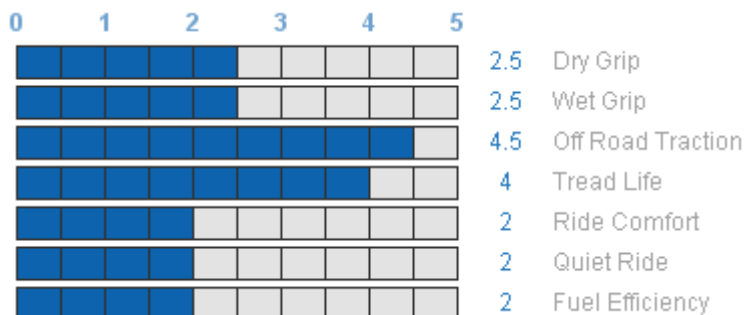

M55F

PERFORMANCE RATING

The **M55F** is Toyo Tires' all-terrain 4x4 tyre designed for four-wheel-drive commercials. The all-terrain tread pattern provides high levels of traction on a variety of surfaces, while the M55F's robust casing construction and anti-chip/cut tread compound makes it suitable for harsh conditions.

TYRE SIZE & SERVICE DESCRIPTION	TREAD DEPTH (mm)	INFLATED DIM.		LOADED DIMENSION			TEST RIM (INCH)	REVS PER KM.	APPROVED RIM WIDTH CODES (INCH)
		O.D. (mm)	O.W. (mm)	STATIC RADIUS	STATIC WIDTH	DYNAMIC RADIUS			
265/65R17 120N	14.5	784	267	365	287	381	8.00	418	7.5 - 9.5
265/70R17 121N	14.4	811	268	377	288	394	8.00	404	7.0 - 8.5
205R16 112N	13.0	745	200	346	222	362	5.50	440	5.5 - 6.5
225/75R16 115N	13.4	747	215	347	231	363	6.00	438	6.0 - 7.0
245/75R16 120N	13.9	781	250	363	272	380	7.00	419	6.5 - 7.5

TYRE SIZE & SERVICE DESCRIPTION	TREAD DEPTH (mm)	INFLATED DIM.		LOADED DIMENSION			TEST RIM (INCH)	REVS PER KM.	APPROVED RIM WIDTH CODES (INCH)
		O.D. (mm)	O.W. (mm)	STATIC RADIUS	STATIC WIDTH	DYNAMIC RADIUS			
265/75R16 123N	14.4	810	275	361	300	394	7.50	404	7.0 - 8.0
215/85R16 115Q	13.4	780	218	363	238	379	6.00	420	5.5 - 7.0
235/85R16 120N	13.9	812	236	378	256	395	6.50	403	5.5 - 7.0